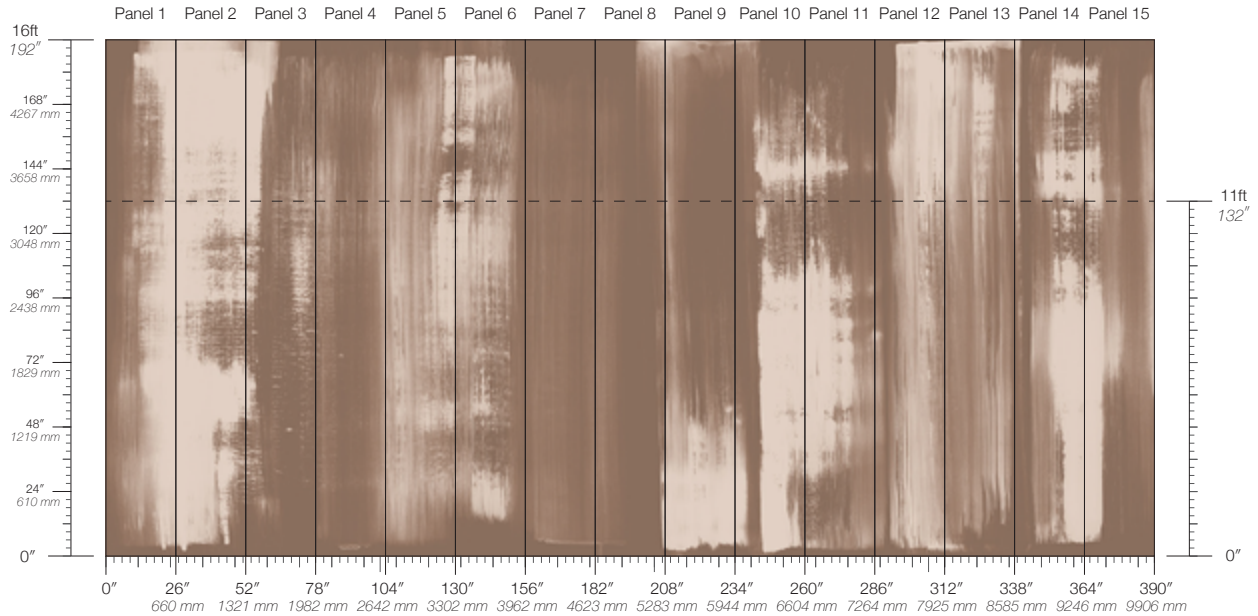

Noir Earth

Suitable for residential and some commercial projects

COLOR
Earth

STOCK
Made to order

REPEAT
Non-repeating

CONTACT
sales@calicowallpaper.com
+1 718 243 1705
57 Lispenard Street
New York, NY 10013 USA

ITEM
4308

MINIMUM
1 panel

LEAD TIME
4 weeks to print

CONTENT
Clay-Coated Paper

MAINTENANCE
Water-based cleanser

ORIGIN
USA

DISCLAIMER
Panel maps represent mural artwork only. Reference the physical sample for color and texture.

PANEL WIDTH
26" / 661 mm trimmed

FLAMMABILITY
ASTM E84 Adhered Class A

DETAILS
Custom options available

PANEL HEIGHT
132" / 3353 mm standard
192" / 4877 mm standard

ENVIRONMENTAL
FSC Certified Content

PRICE
Available upon request